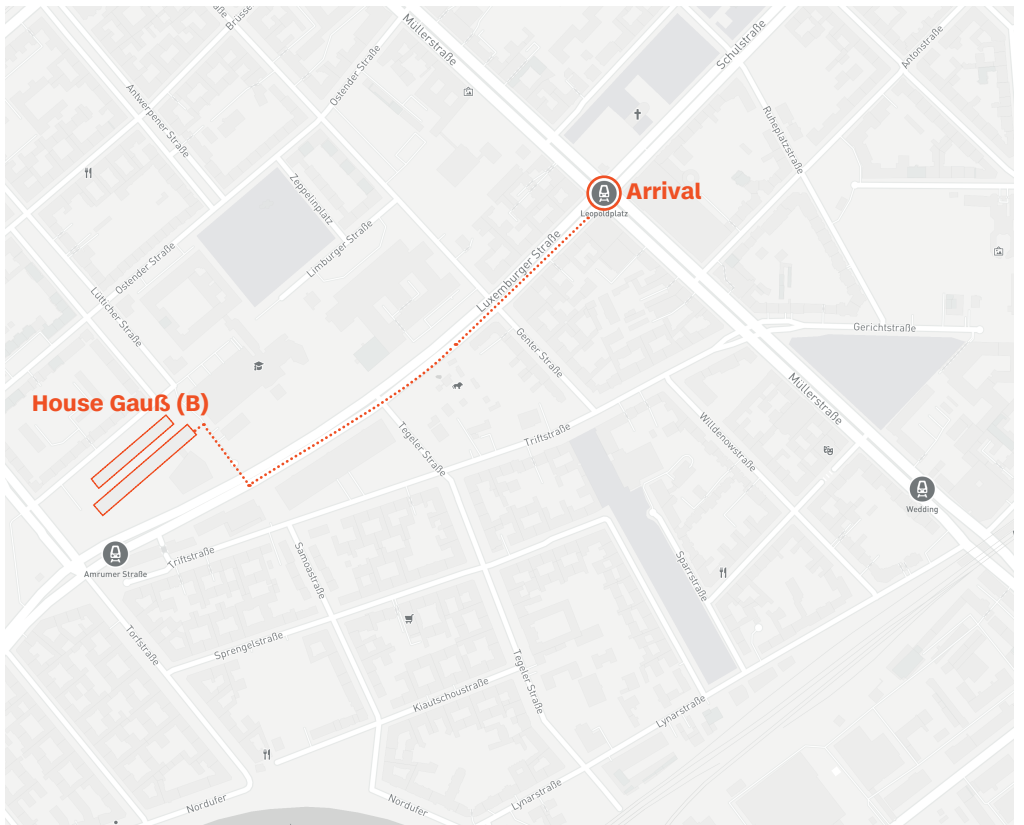

Directions: Central Station - Berliner Hochschule für Technik

Berlin Central Station

147 U Leopoldplatz via S+ U Wedding
12 min (8 stops)

Leopoldplatz

by foot
approx. 7min, 650m

House Gauß (B), BHT

Luxemburger Str. 20a, 13353 Berlin

more information:
<https://goo.gl/maps/L54uY7jGZs7fMpwH8>